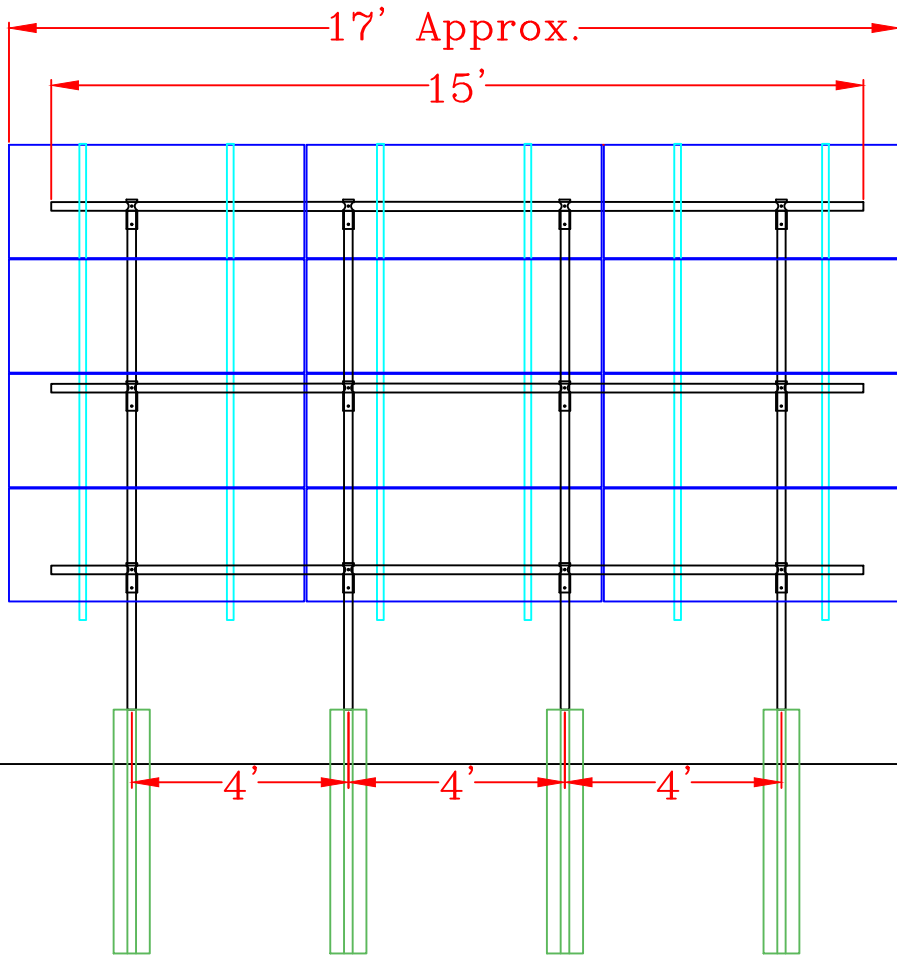

△									
REV	DATE	DES		REVISION DESCRIPTION		CADD	CHK	RVW	

FRONT VIEW

SIDE VIEW

**Kinetic**  
SOLAR RACKING AND MOUNTING

PROJECT				
60-Cell 12 Panels 40°				
TITLE				
<b>3 Segment Ground Mount</b>				
DESIGN	XXX	20/04/2015	FILE No.	N/A
CADD	XXX	20/06/2016	SCALE	1:50
REVIEW			REV.	0
PROJECT No.				
<b>DRAWING: JOSH WALKER</b>				