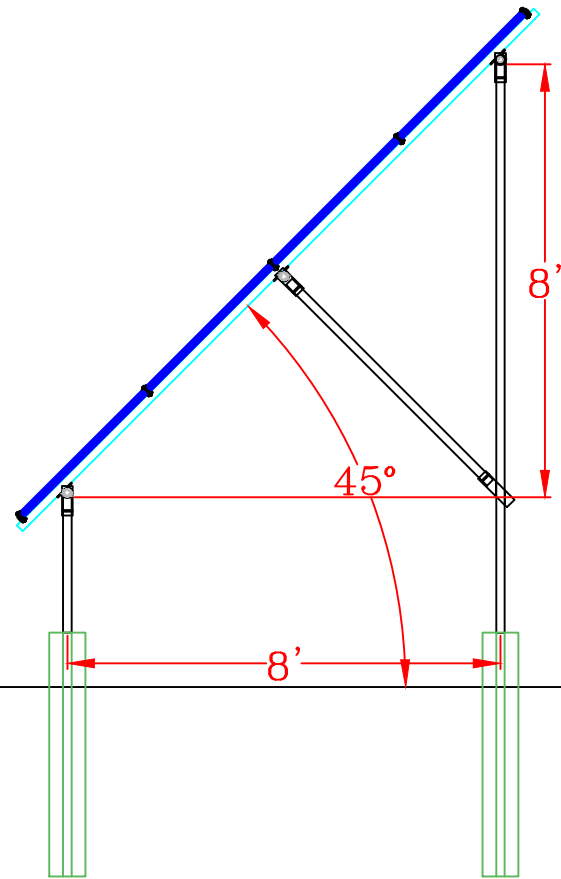

△									
REV	DATE	DES		REVISION DESCRIPTION		CADD	CHK	RVW	

FRONT VIEW

SIDE VIEW

**Kinetic**  
SOLAR RACKING AND MOUNTING

PROJECT				
60-Cell 12 Panels 40°				
TITLE				
<b>3 Segment Ground Mount</b>				
DESIGN	XXX	20/04/2015	FILE No.	N/A
CADD	XXX	20/06/2016	SCALE	1:50
REVIEW			REV.	0
PROJECT No.				
<b>DRAWING: JOSH WALKER</b>				