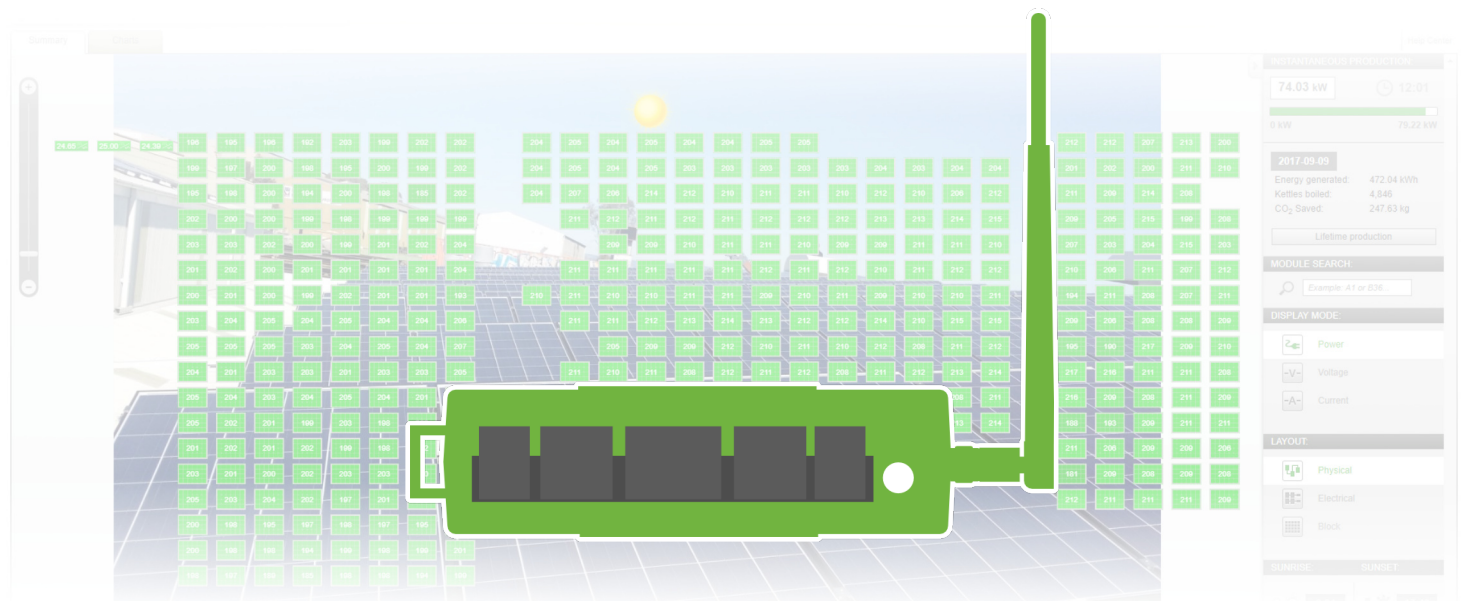

CLOUD CONNECT ADVANCED (CCA) Data Logger and Rapid Shutdown Controller

The Cloud Connect Advanced (CCA) is a compact, powerful data logger and the communication hub of the Tigo smart platform. It powers the monitoring and safety capabilities of Tigo smart modules.

CONNECTIVITY

View module-level monitoring data through the Tigo cloud and quickly commission new installations with built-in wireless communication and the Tigo SMART app for Android and iOS.

SAFETY

Control module-level deactivation for Tigo systems to comply with NEC 2014 and 2017 690.12 Rapid Shutdown requirements.

FLEXIBILITY

Read data from a wide range of 3rd party devices, including Modbus-equipped inverters, charge controllers, weather stations, and revenue grade meters.