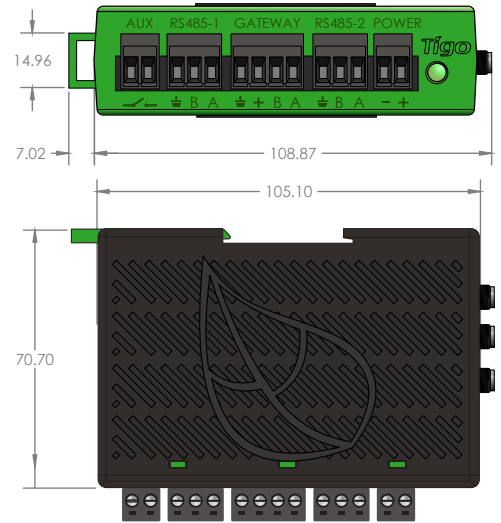

CLOUD CONNECT ADVANCED (CCA)

COMPACT DATA LOGGER

- Collect data from up to 900 TS4 units
- Supports wired and wireless networks
- Control monitoring and safety features
- Configure and commission with Tigo SMART app
- Monitor 3rd party devices via Modbus

All dimensions in mm

Electrical

CCA

Input Voltage: 10V_{DC} - 25V_{DC}

Power Consumption: 3W - 7W

Power Supply

Input Voltage: 100V_{AC} - 240V_{AC}

Capacity

Each CCA supports up to 900 TS4 units and up to 7 TAPs

Each TAP supports up to 300 TS4 units up to 115ft (35m) away

Mechanical Specifications

DIN rail mountable enclosure

Dimensions (CCA only): 31mm x 115.51mm x 71.54mm

Weight (CCA only): 126g

Operating Temperature Range: -20°C to +70°C (-4°F to +158°F)

Cooling: Natural Convection

User Interface

[Mobile App: Tigo SMART App for Android and iOS](#)

[Multi-function LED status indicator](#)

ORDERING OPTIONS

Item #	Description
346-00000-00	CCA, Standalone

For sales info:

sales@tigoenergy.com or 1.408.402.0802

For product info:

Visit tigoenergy.com/products

For technical info:

Visit support.tigoenergy.com

For additional info and product selection assistance, use Tigo's online design tool at tigoenergy.com/design